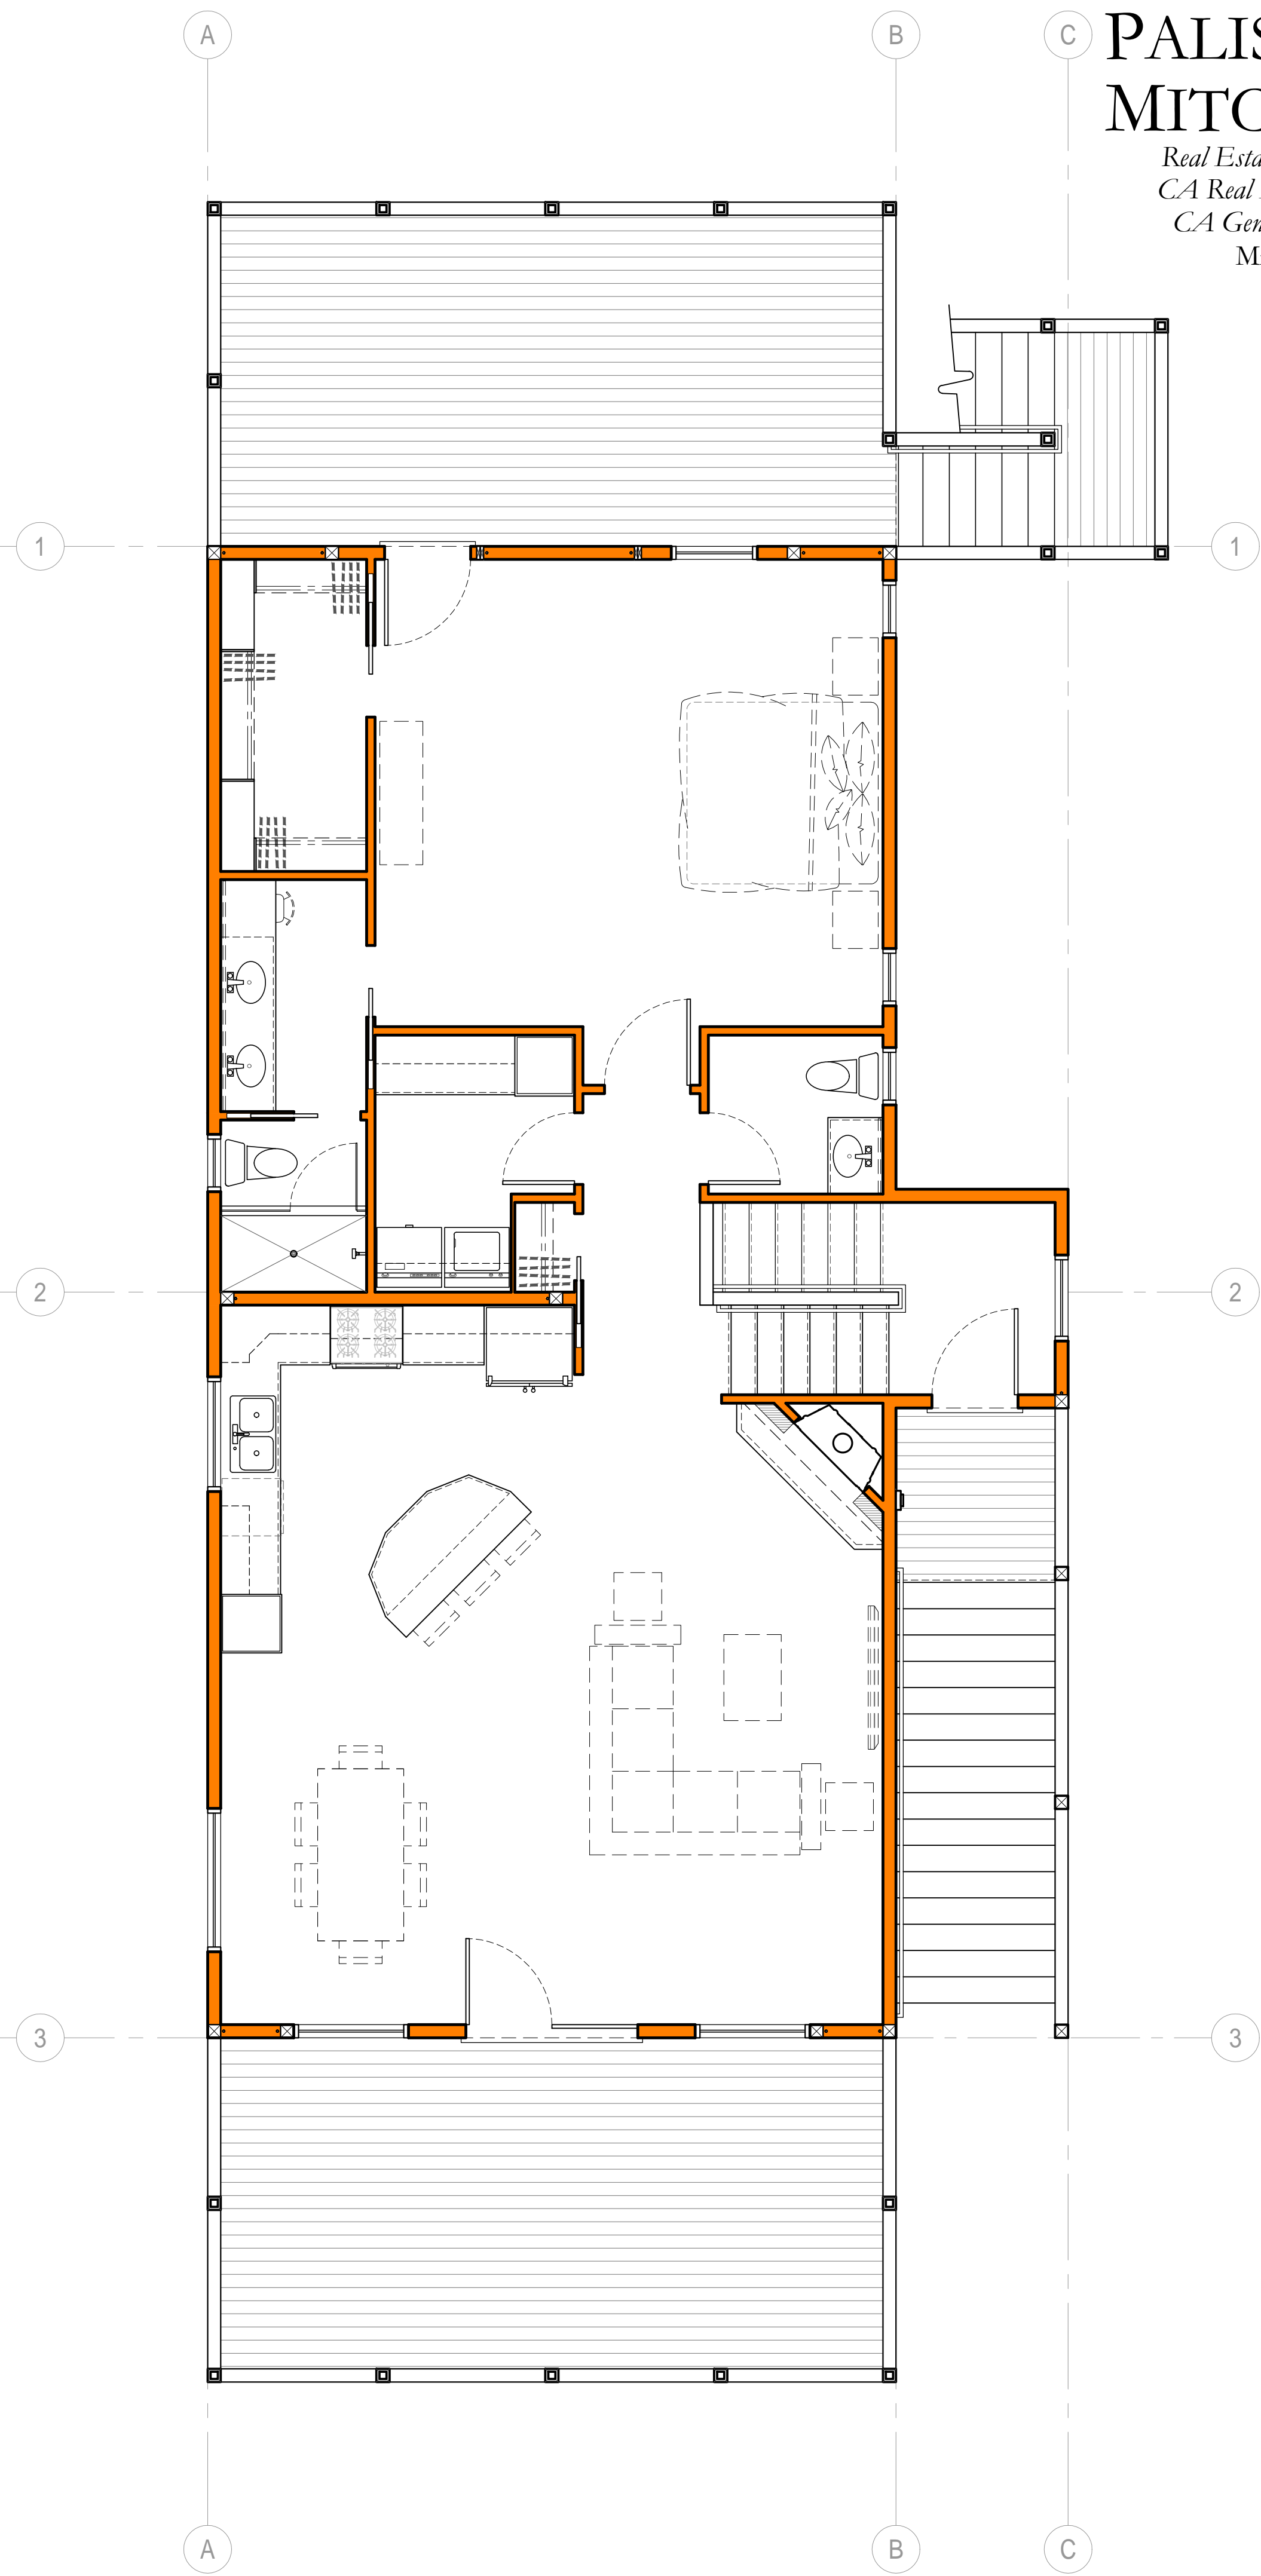

PALISADE
MITCH CLARIN.com

Real Estate Broker & General Contractor
C.A Real Estate Broker Lic. # 01217589
C.A General Contractor Lic. # 757128
Mitch@MitchClarín.com
(530) 308-9124

LOWER FLOOR

UPPER FLOOR