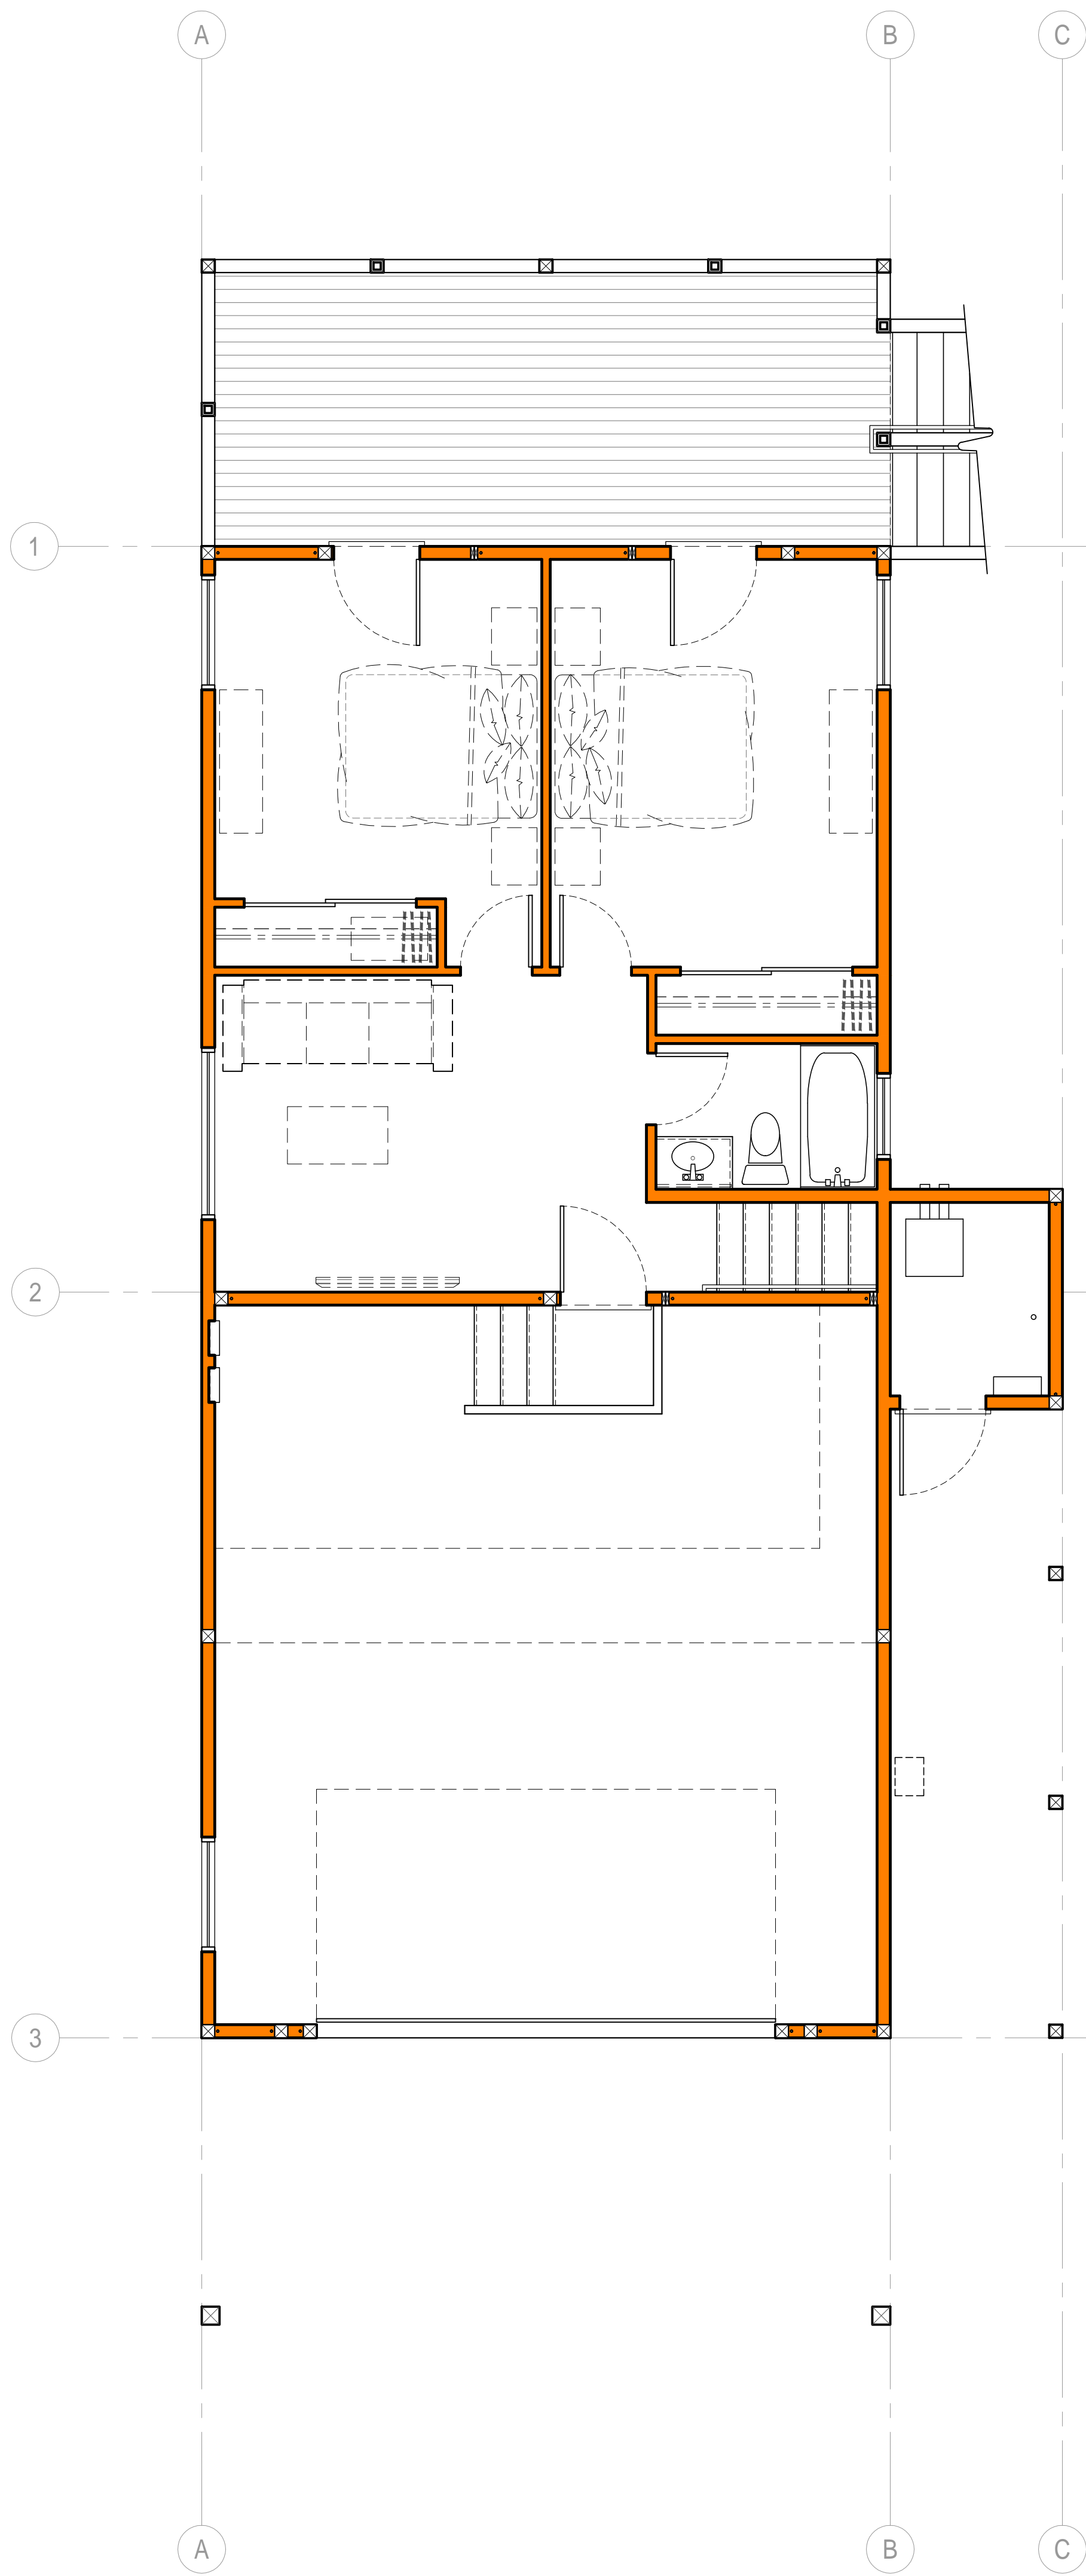

PALISADE
MITCH CLARIN.com

Real Estate Broker & General Contractor
C.A Real Estate Broker Lic. # 01217589
C.A General Contractor Lic. # 757128
Mitch@MitchClarín.com
(530) 308-9124

LOWER FLOOR

UPPER FLOOR